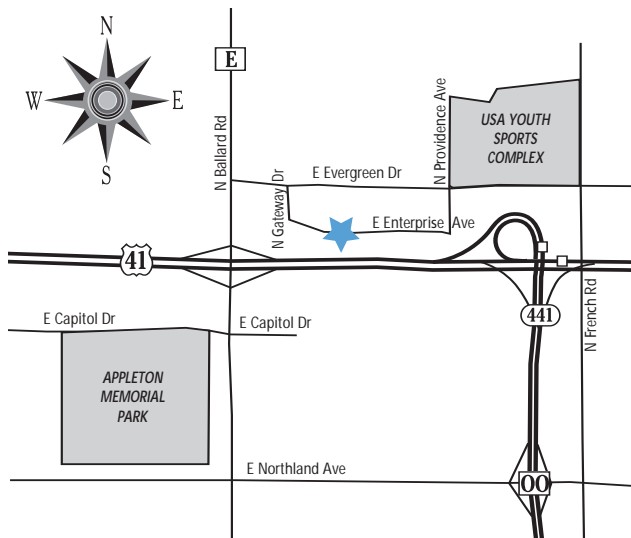

# Our Location

2401 E. Enterprise Avenue  
Appleton, WI 54913-7887  
[www.McCarty-Law.com](http://www.McCarty-Law.com)  
920-882-4070

Our offices are located just NE of U.S. Highway 41 and Ballard Road. Take Ballard Road north from Highway 41 to Evergreen Drive. Turn right onto Evergreen Drive, then right onto Gateway Drive, and left onto E. Enterprise Avenue. We are on your right (south side of the street).